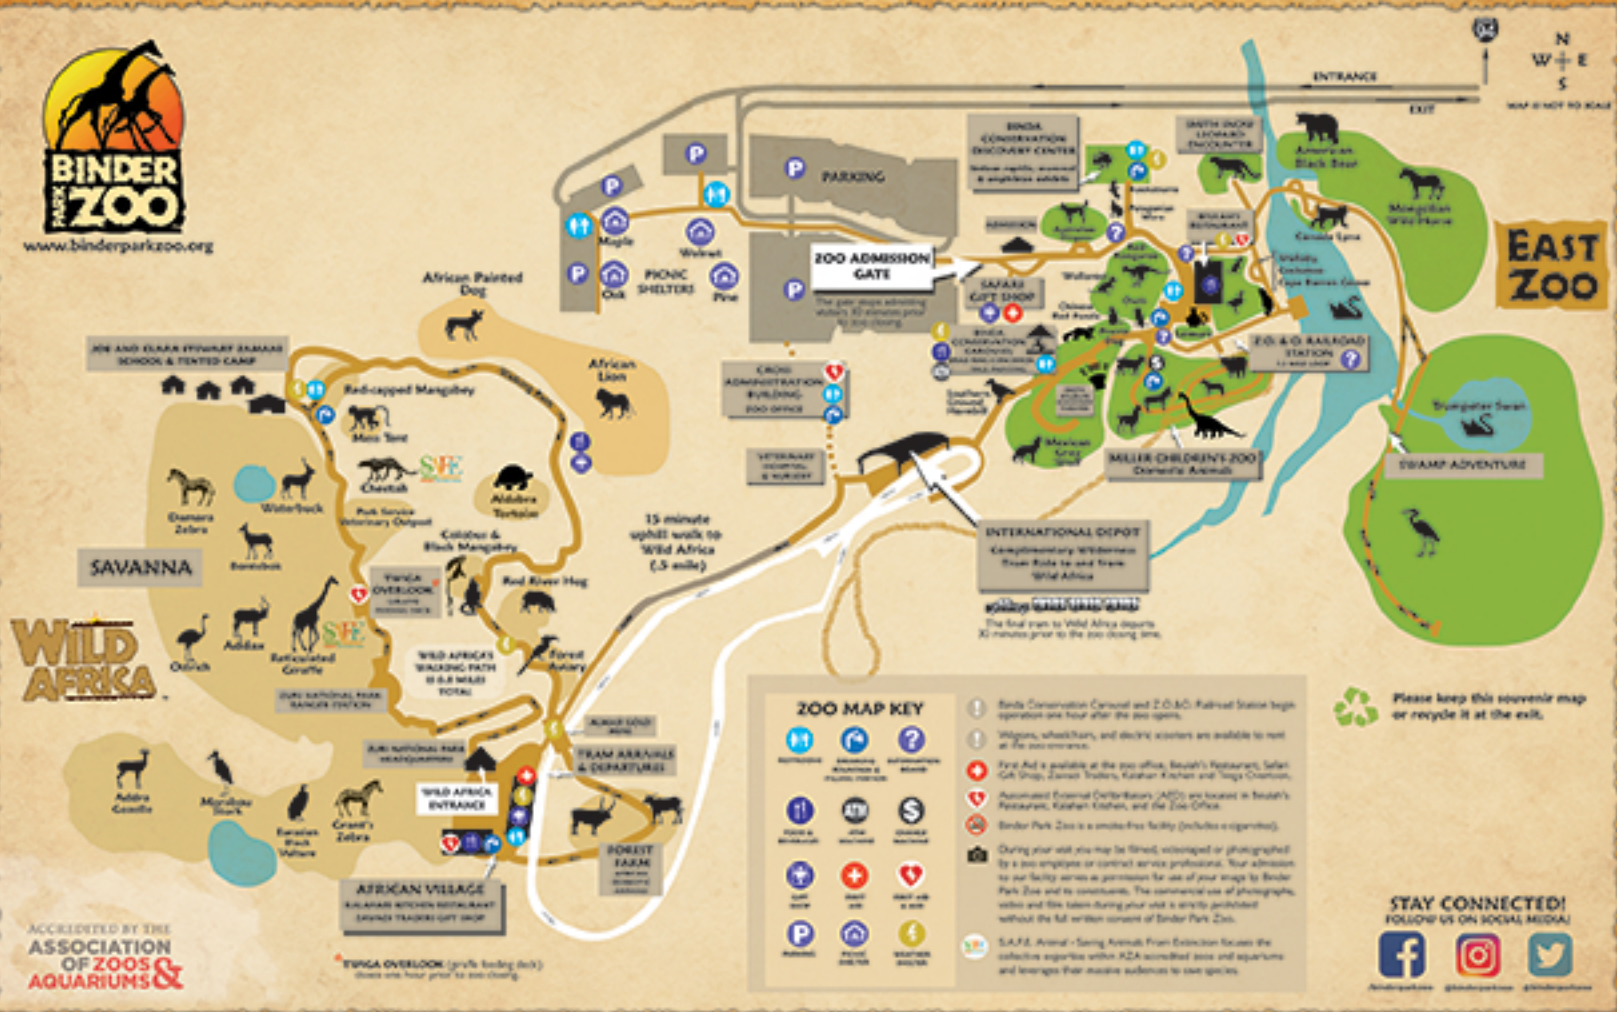

www.binderparkzoo.org

WILD AFRICA

ACCREDITED BY THE ASSOCIATION OF ZOOS & AQUARIUMS

ZOO MAP KEY

- Restrooms
- Parking
- First Aid
- Safari Shop
- Food & Beverage
- Veterinary Services
- Bird & Reptile
- Conservation
- Education
- Information
- Donor
- Lost & Found
- Hearing Aid
- Wheelchair Accessible
- Gift Shop
- Rental
- Ticket
- Unisex
- X-ray
- Youth
- Zoo

Please keep this souvenir map or recycle it at the exit.

STAY CONNECTED! FOLLOW US ON SOCIAL MEDIA!